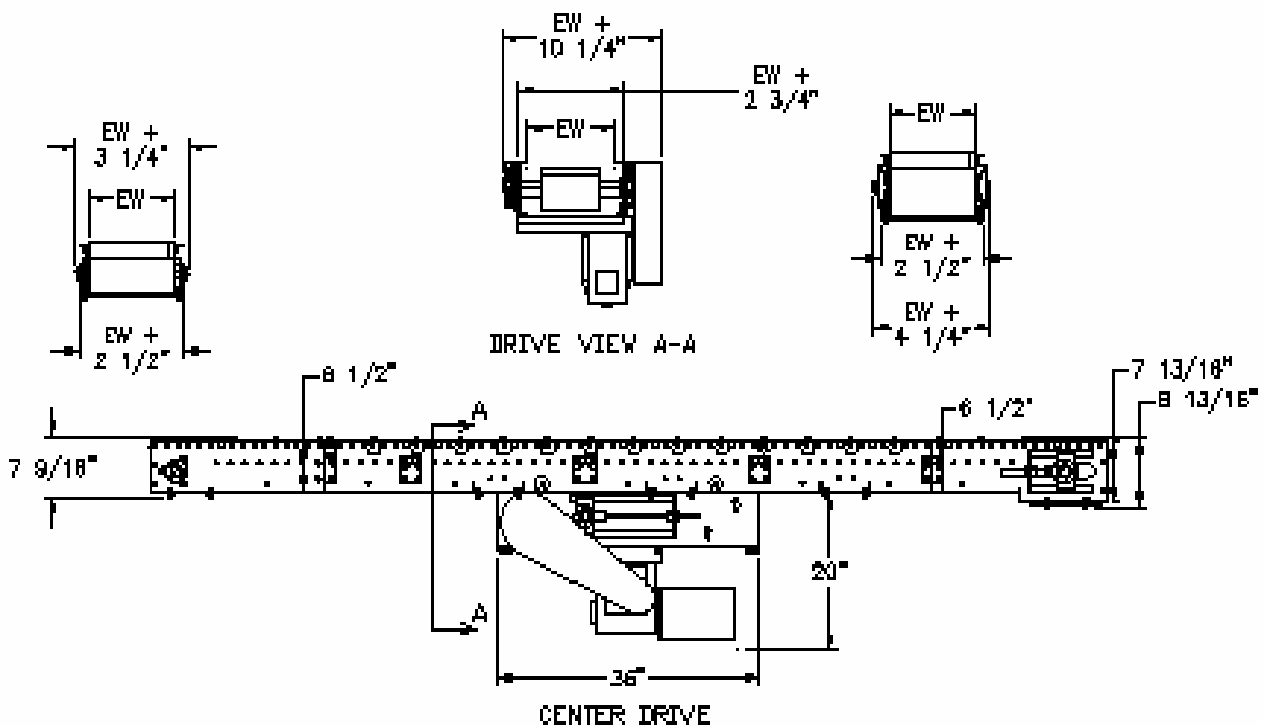

MODEL 600 CENTER DRIVE

MEDIUM DUTY BELT-DRIVEN LIVE ROLLER CONVEYOR

A light to medium duty, belt-driven live roller conveyor. Used to convey heavier loads where transfers, side loading or unloading is required

CENTER DRIVE

1700 Division Street, New London, WI 54961

Phone: (800) 437-1994

Fax: (920) 982-6800

www.nleco.com